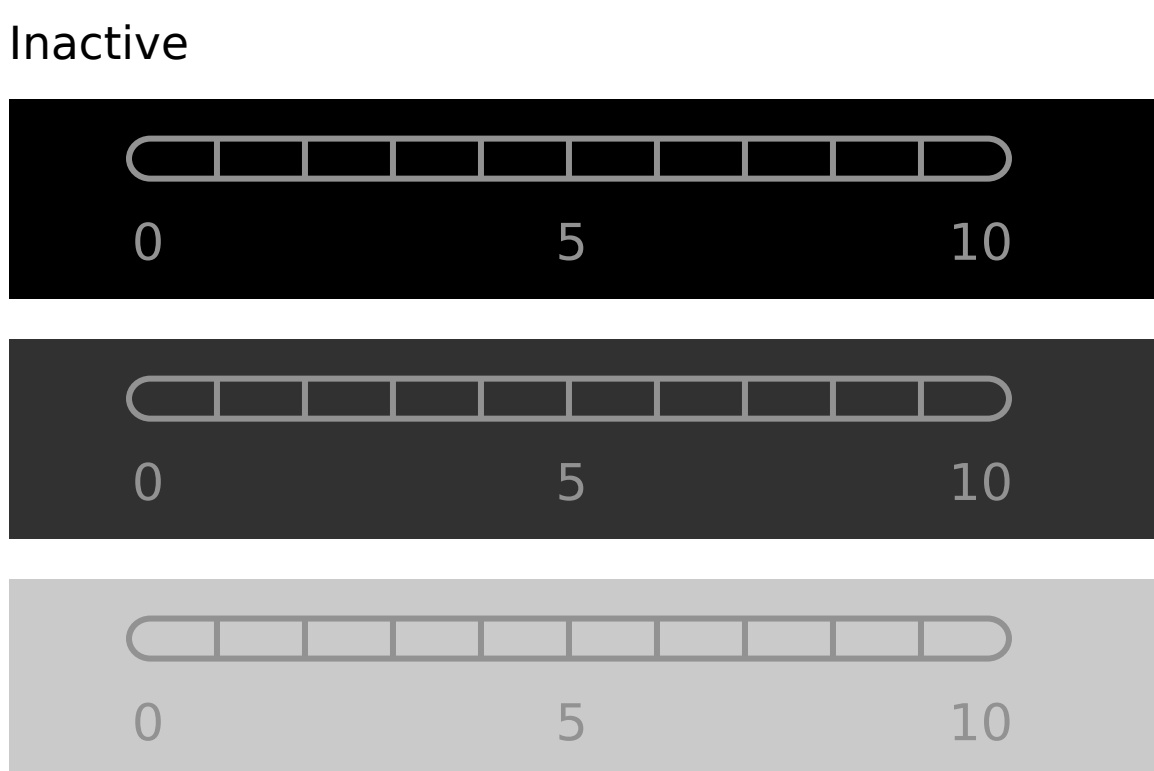

Vertical sliders

Color sliders, continuous

Color sliders, discrete

Indication

Determinate progress bars

Determinate progress bars/ Labels (left/right)

Determinate progress bars/ Labels (below)

Indeterminate progress bars

Indeterminate progress spinners

Level indicators

Level indicators, labels

Relevance indicators

Ratings

View controls

Basic list sort bar

Advanced list sort bar

We can define "small" (3 subcell high) versions of many controls if we want...

Sort bar view toggle

Dynamic Tab Bar

Static Tab Bar

Tab Sidebar/ Text

Tab Sidebar/ Icon & Text

Expanded/ Collapsed

Tool tips