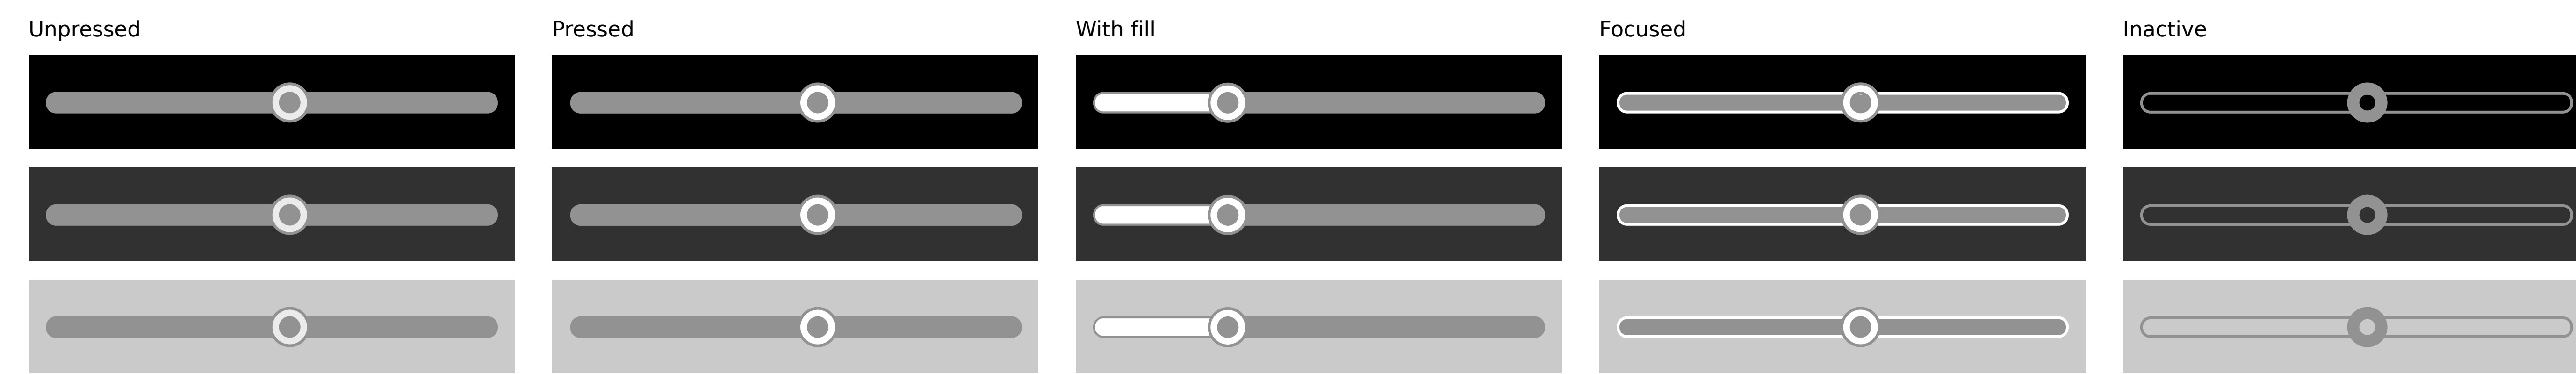

Date selector/ Drop-down

Object selector

Find/Replace palette

Adjustment controls

Stepper

Sliders, plain

Sliders, indication (option for discrete)

Sliders with text labels

Vertical sliders

Color sliders, continuous

Color sliders, discrete

Indication

Determinate progress bars

Determinate progress bars/ Labels (left/right)

Determinate progress bars/ Labels (below)

Indeterminate progress bars

Indeterminate progress spinners

Level indicators

Level indicators, labels

Relevance indicators

Ratings

View controls

Basic list sort bar

Advanced list sort bar