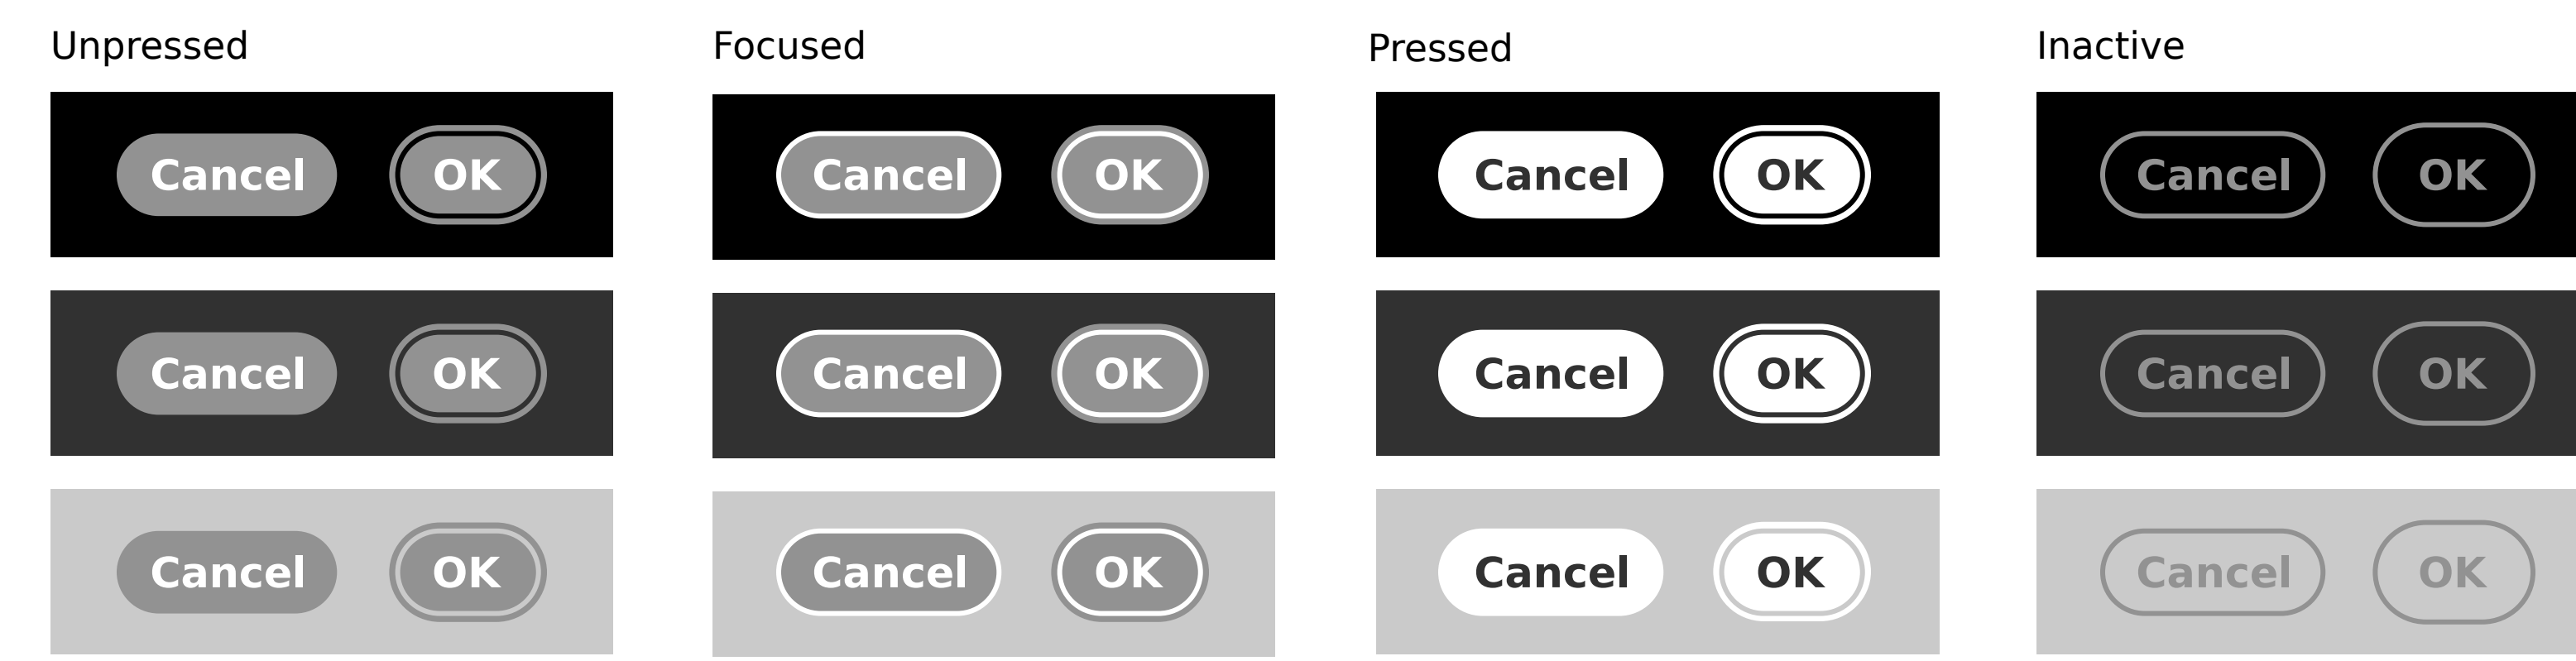

Buttons

Stateless buttons/ Text