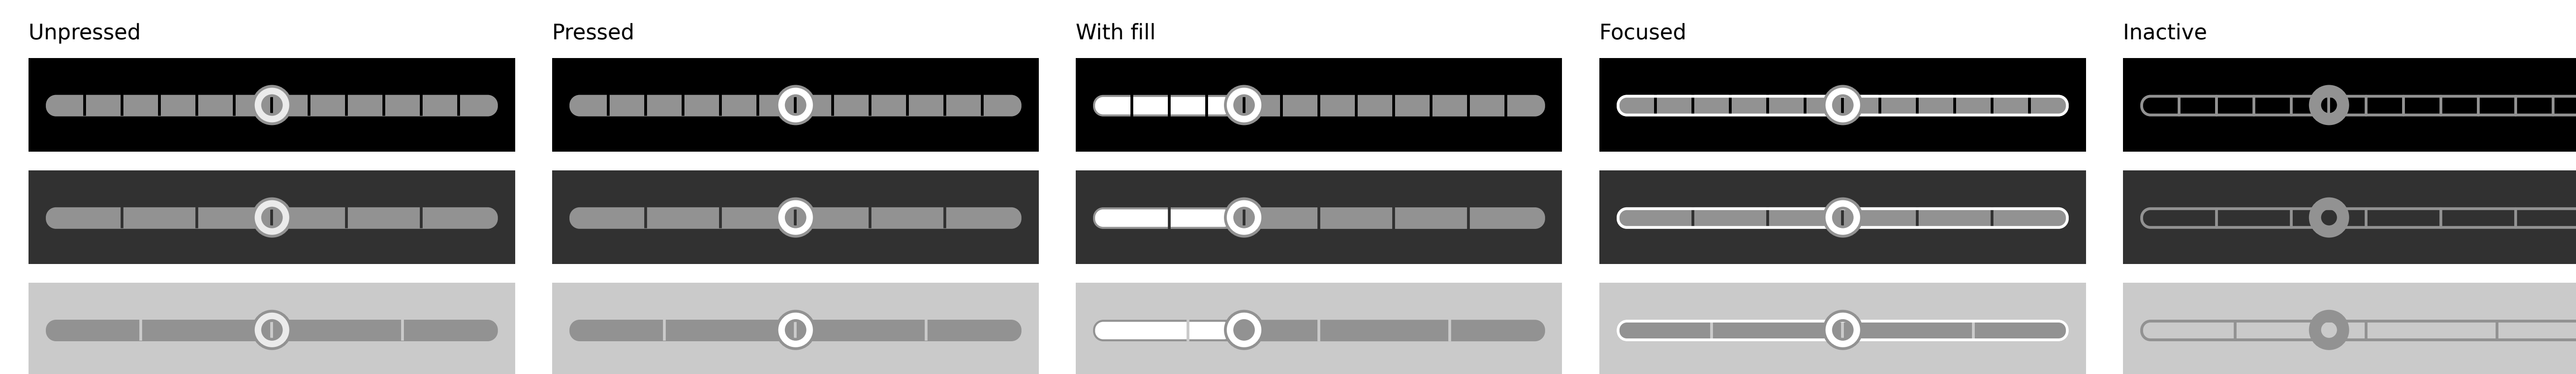

Date selector/ Drop-down

Object selector

Find/Replace palette

Adjustment controls

Stepper

Sliders, plain

Sliders, indication (option for discrete)

Sliders with text labels

Vertical sliders

Color sliders, continuous

Color sliders, discrete

Indication

Determinate progress bars

Determinate progress bars/ Labels (left/right)

Determinate progress bars/ Labels (below)

Indeterminate progress bars

Indeterminate progress spinners

Level indicators

Level indicators, labels

Relevance indicators

Ratings

View controls

Basic list sort bar

Advanced list sort bar