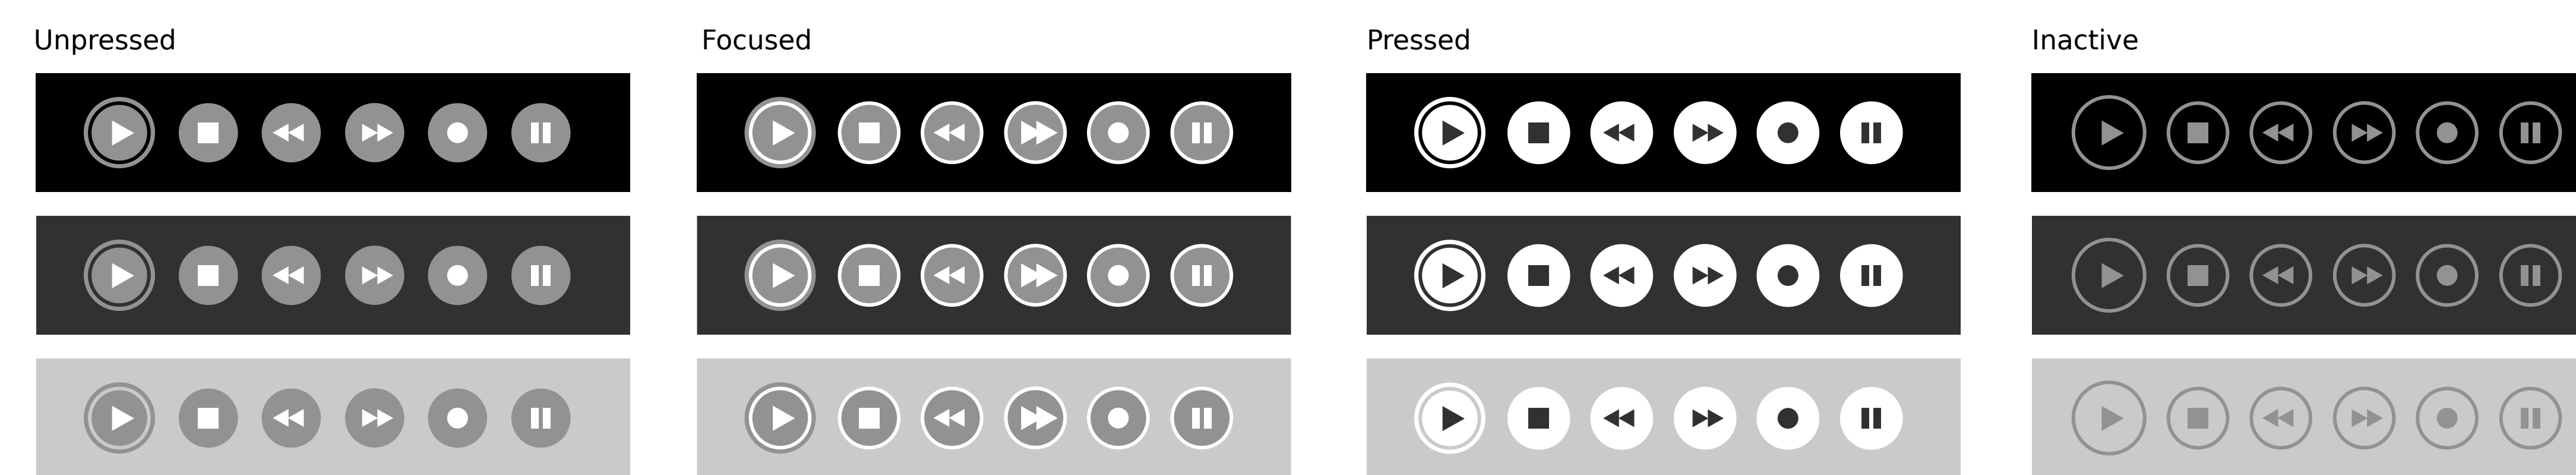

Media buttons