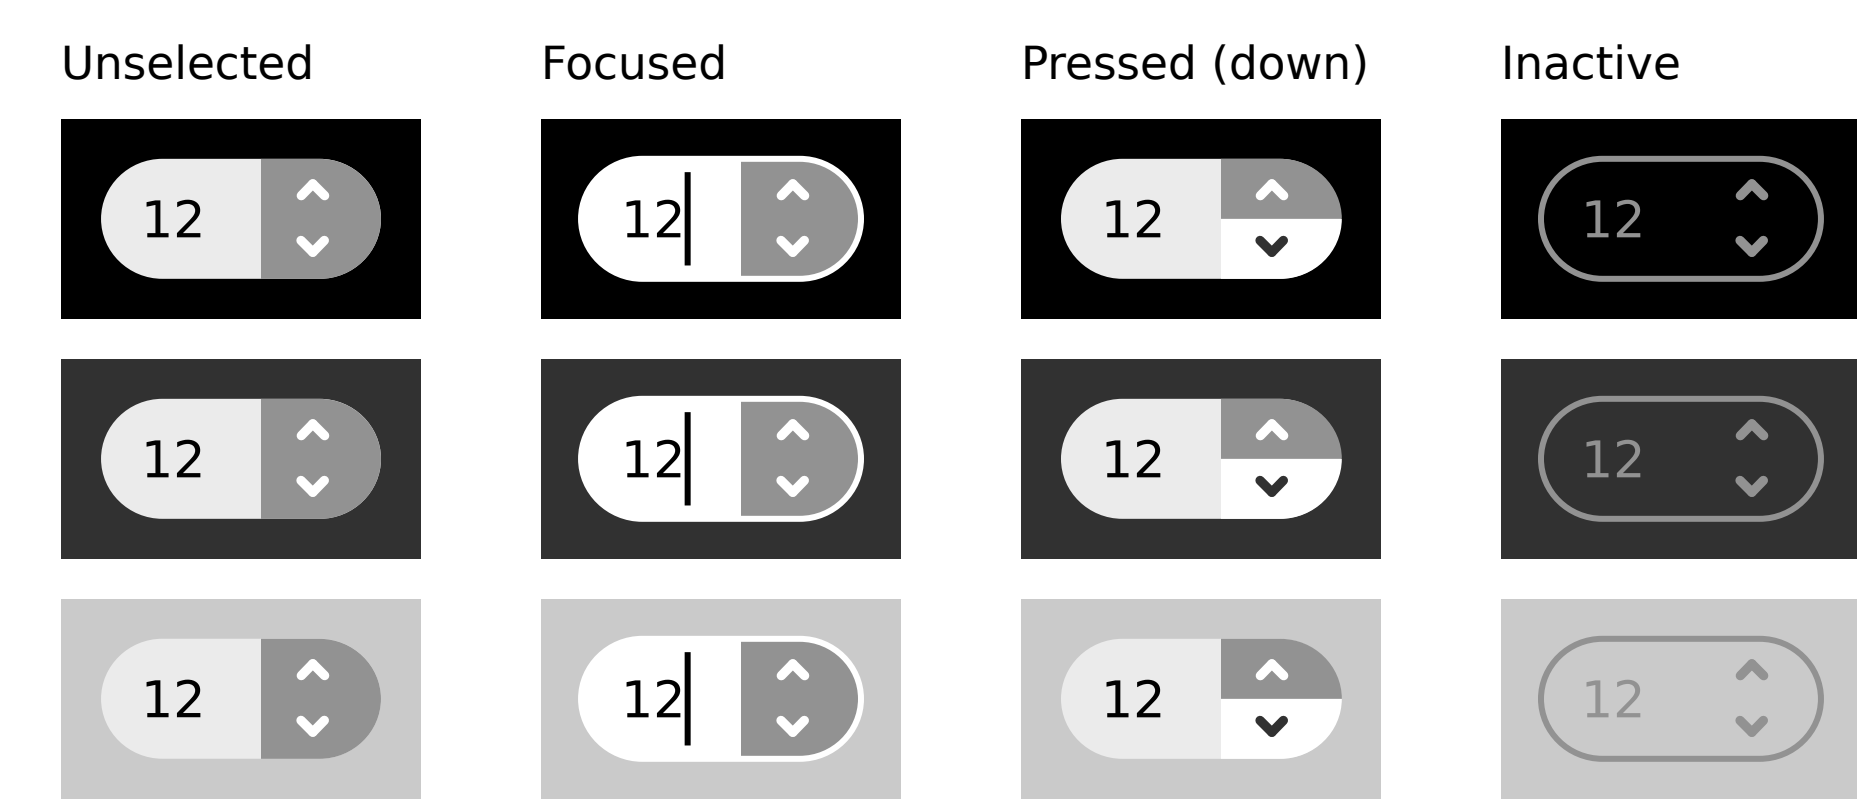

Date selector/ Drop-down

Object selector

Find/Replace palette

Adjustment controls

Stepper

Sliders, plain

Sliders, indication (option for discrete)

Sliders with text labels

Vertical sliders

Color sliders, continuous

Color sliders, discrete

Indication

Determinate progress bars

Determinate progress bars/ Labels (left/right)

Determinate progress bars/ Labels (below)

Indeterminate progress bars

Indeterminate progress spinners

Level indicators

Level indicators, labels

Relevance indicators

Ratings

View controls

Basic list sort bar

Advanced list sort bar