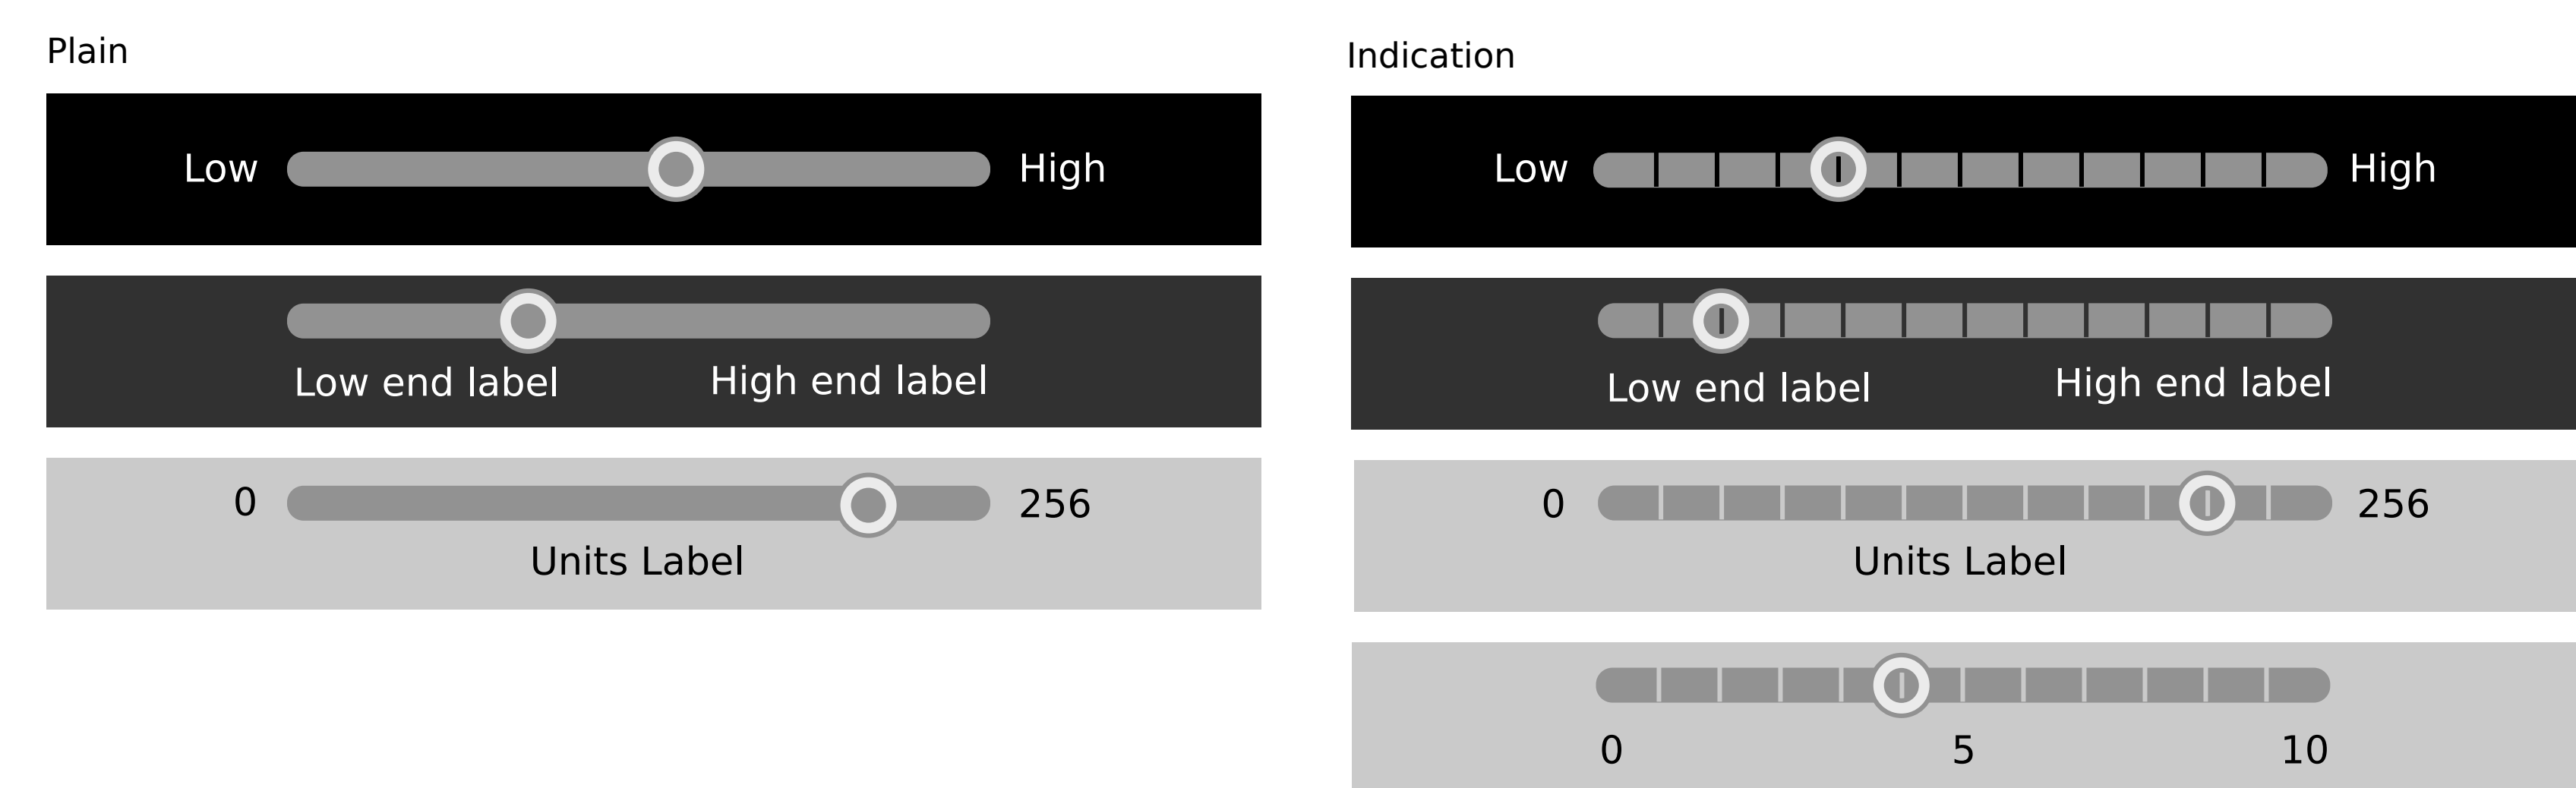

Date selector/ Drop-down

Object selector

Find/Replace palette

Adjustment controls

Stepper

Sliders, plain

Sliders, indication (option for discrete)

Sliders with text labels

Vertical sliders

Color sliders, continuous

Color sliders, discrete

Indication

Determinate progress bars

Determinate progress bars/ Labels (left/right)

Determinate progress bars/ Labels (below)

Indeterminate progress bars

Indeterminate progress spinners

Level indicators

Level indicators, labels

Relevance indicators

Ratings

View controls

Basic list sort bar

Advanced list sort bar

We can define "small" (3 subcell high) versions of many controls if we want...

Sort bar view toggle

Dynamic Tab Bar

Static Tab Bar

Tab Sidebar/ Text

Tab Sidebar/ Icon & Text

Expanded/ Collapsed

Tool tips